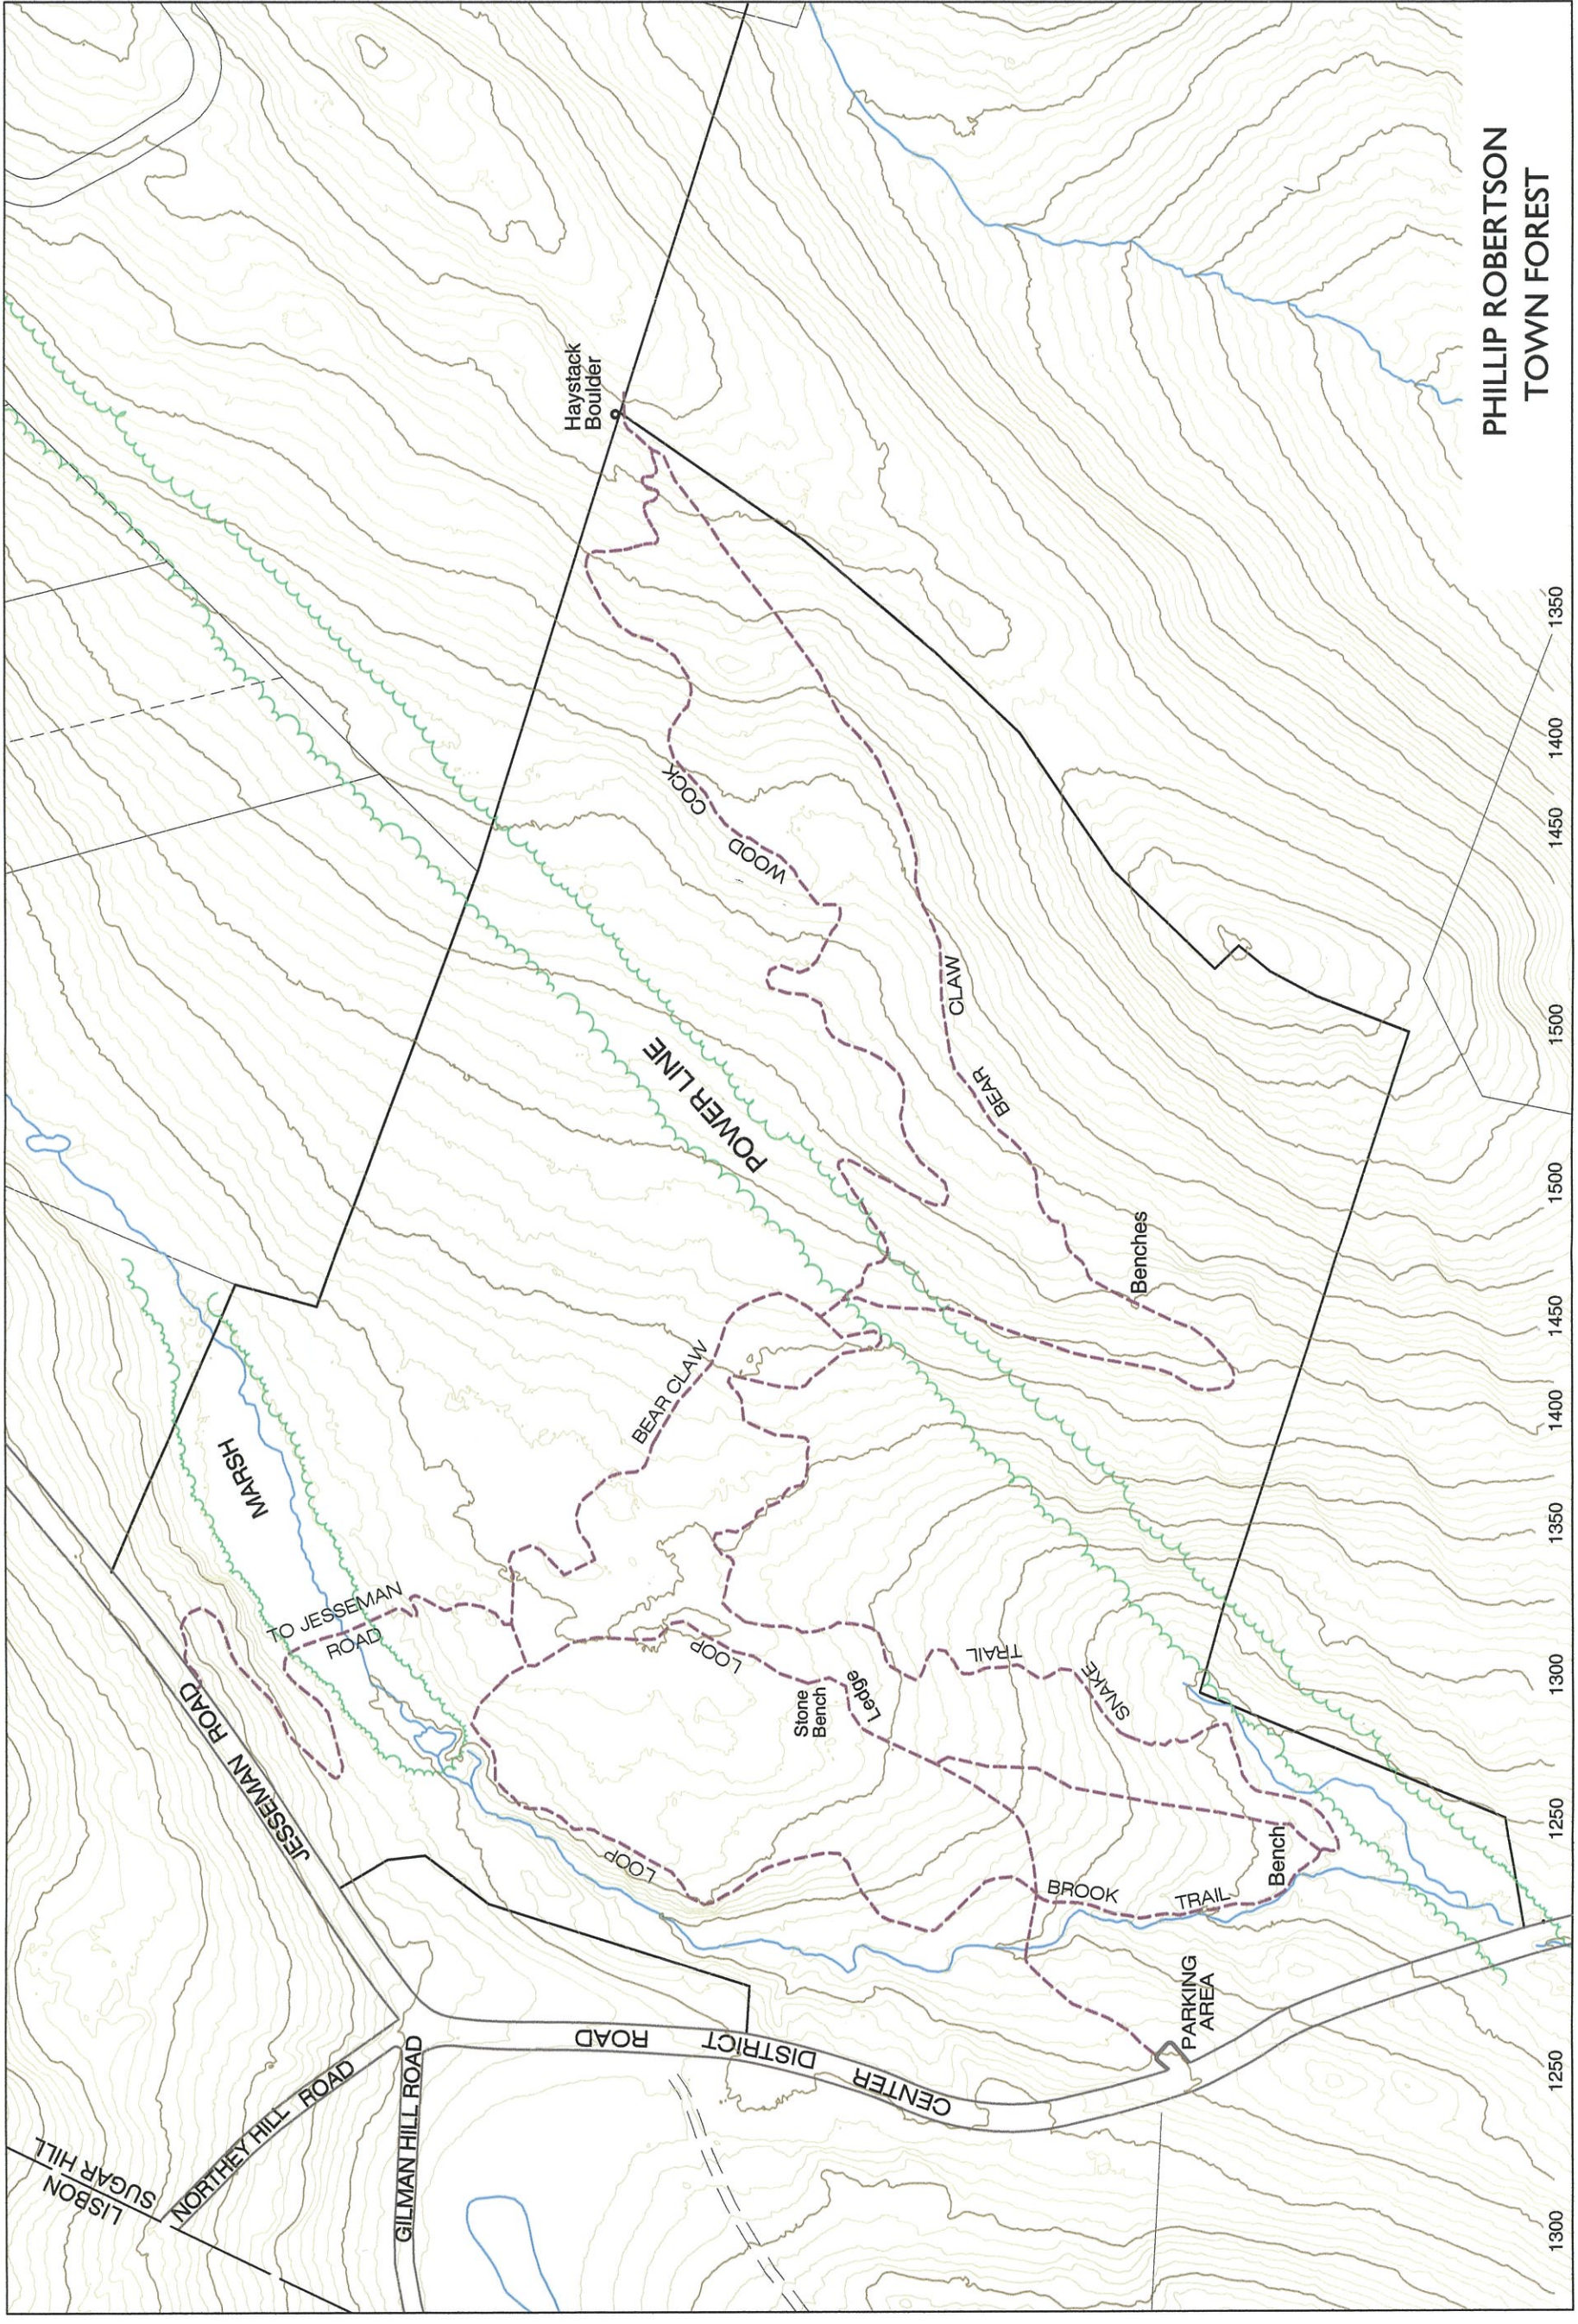

PHILLIP ROBERTSON  
TOWN FOREST

Haystack  
Boulder

WOOD  
COOK  
POWER LINE

BEAR  
CLAW

Benches

BEAR CLAW

MARSH

TO JESSEMAN  
ROAD

LOOP

Stone  
Bench

Ledge

TRAIL

SNAKE

LOOP

BROOK

TRAIL

Bench

PARKING  
AREA

CENTER  
DISTRICT  
ROAD

GILMAN HILL ROAD

NORTHEY HILL ROAD

JESSEMAN ROAD

LISBON  
SUGAR HILL

1300 1250 1300 1350 1400 1450 1500 1450 1400 1350 1400 1450 1500 1450 1400 1350